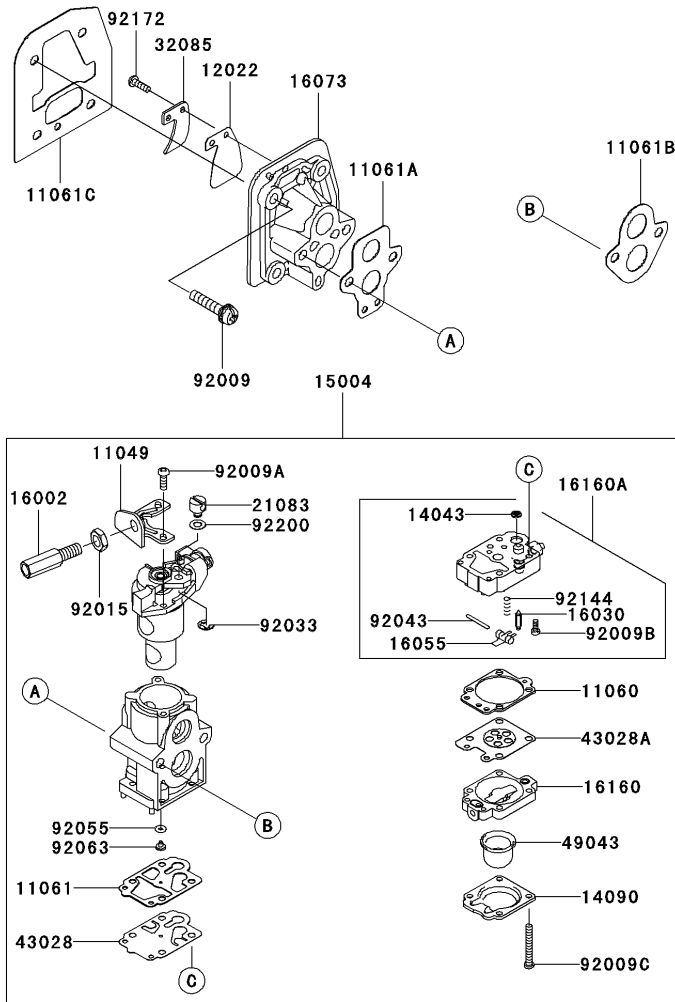

E0180-A735A

Ref No.	Part No.	Part Name	Qty	A
11049	11049-2006	BRACKET	1	
11060	11060-2111	GASKET	1	
11061	11061-2054	GASKET	1	
11061A	11061-2175	GASKET,CARBURETOR-INSULATOR	1	
11061B	11061-2176	GASKET	1	
11061C	11061-2178	GASKET,CYLINDER-INSULATOR	1	
12022	12022-2059	VALVE-REED	1	
14043	14043-2051	FILTER	1	
14090	14090-2017	COVER,PRIMER PUMP	1	
15004	15004-2050	CARBURETOR-ASSY	1	
16002	16002-2056	ADJUSTER-CABLE	1	
16030	16030-2078	VALVE-FLOAT	1	
16055	16055-2051	LEVER	1	
16073	16073-2236	INSULATOR	1	
16160	16160-2089	BODY	1	
16160A	16160-2103	BODY	1	
21083	21083-2073	ARM	1	
32085	32085-2105	STOPPER	1	
43028	43028-2067	DIAPHRAGM	1	
43028A	43028-2096	DIAPHRAGM	1	
49043	49043-2067	PUMP-PRIMING	1	
92009	92009-2235	SCREW,5X25	4	
92009A	92009-2277	SCREW	2	
92009B	92009-2336	SCREW	1	
92009C	92009-2337	SCREW	4	
92015	92015-2145	NUT	1	
92033	92033-2078	RING-SNAP	1	
92043	92043-2094	PIN	1	
92055	92055-2147	RING-O	1	
92063	92063-2483	JET-MAIN,#40	1	
92144	92144-2308	SPRING	1	
92172	92172-2091	SCREW,3X12	1	
92200	92200-2074	WASHER	1