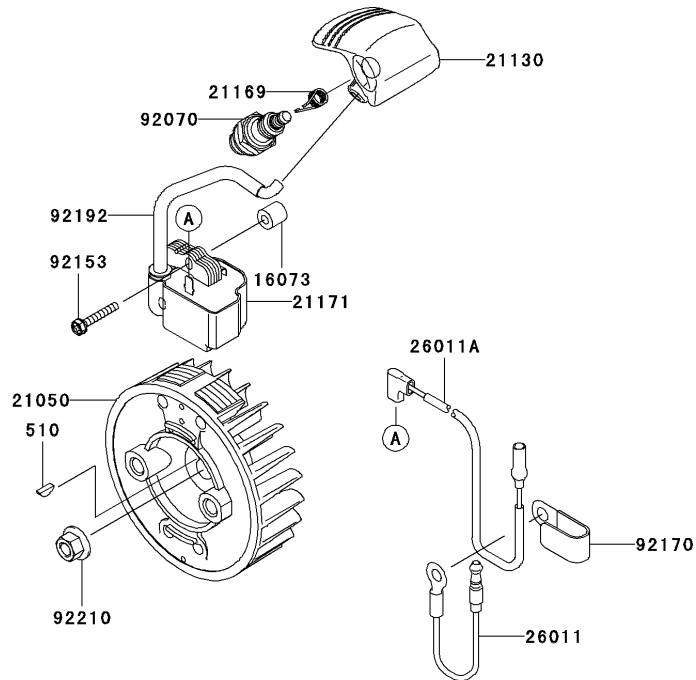

Ref No.	Part No.	Part Name	Qty	A
120	120CB0520	BOLT-SOCKET,5X20	4	
214	214AA0408	SCREW-PAN+-,4X8	4	
225	225AA0535	SCREW-PAN-WSP-CROS,5X35	4	
11005	11005-2159	CYLINDER-ENGINE	1	
11061	11061-2173	GASKET,CYLINDER	1	
13271	13271-2262	PLATE	2	
14080	14080-2062	CRANKCASE	1	
14080A	14080-2063	CRANKCASE	1	
34001	34001-2089	STAND	1	
92043	92043-1302	PIN	2	
92045	92045-2279	BEARING-BALL,6202C3	2	
92049	92049-2259	SEAL-OIL,ISCD-15-25-7-F	2	

E0120-A373A

Ref No.	Part No.	Part Name	Qty	A
13001	13001-2166	PISTON-ENGINE	1	
13002	13002-2067	PIN-PISTON	1	
13008	13008-6067	RING-SET-PISTON	1	
13033	13033-2063	BEARING-SMALL END	1	
49119	49119-2231	CRANKSHAFT-ASSY	1	
92026	92026-2353	SPACER	2	
92033	92033-2058	RING-SNAP	2	

E0150-A827A

Ref No.	Part No.	Part Name	Qty	A
233	233AA0516	SCREW-PAN-WP+-.5X16	4	
49089	49089-2631	SHROUD-ENGINE	1	
59066	59066-2797	HOUSING-FAN	1	
92172	92172-2060	SCREW,4X10	2	

E0160-B201A

Ref No.	Part No.	Part Name	Qty	A
510	510A3100	KEY-WOODRUFF	1	
16073	16073-2220	INSULATOR	2	
21050	21050-2313	FLYWHEEL	1	
21130	21130-2072	CAP-SPARK PLUG	1	
21169	21169-2051	TERMINAL	1	
21171	21171-2250	COIL-ASSY-IGNITION	1	
26011	26011-2113	WIRE-LEAD	1	
26011A	26011-2361	WIRE-LEAD,L=230	1	
92070	92070-2107	PLUG-SPARK,BPMR7A(NGK),SOLID	1	
92153	92153-2135	BOLT,4X25	2	
92170	92170-2041	CLAMP	1	
92192	92192-2165	TUBE,6X6.6X80	1	
92210	92210-2101	NUT,M8	1	