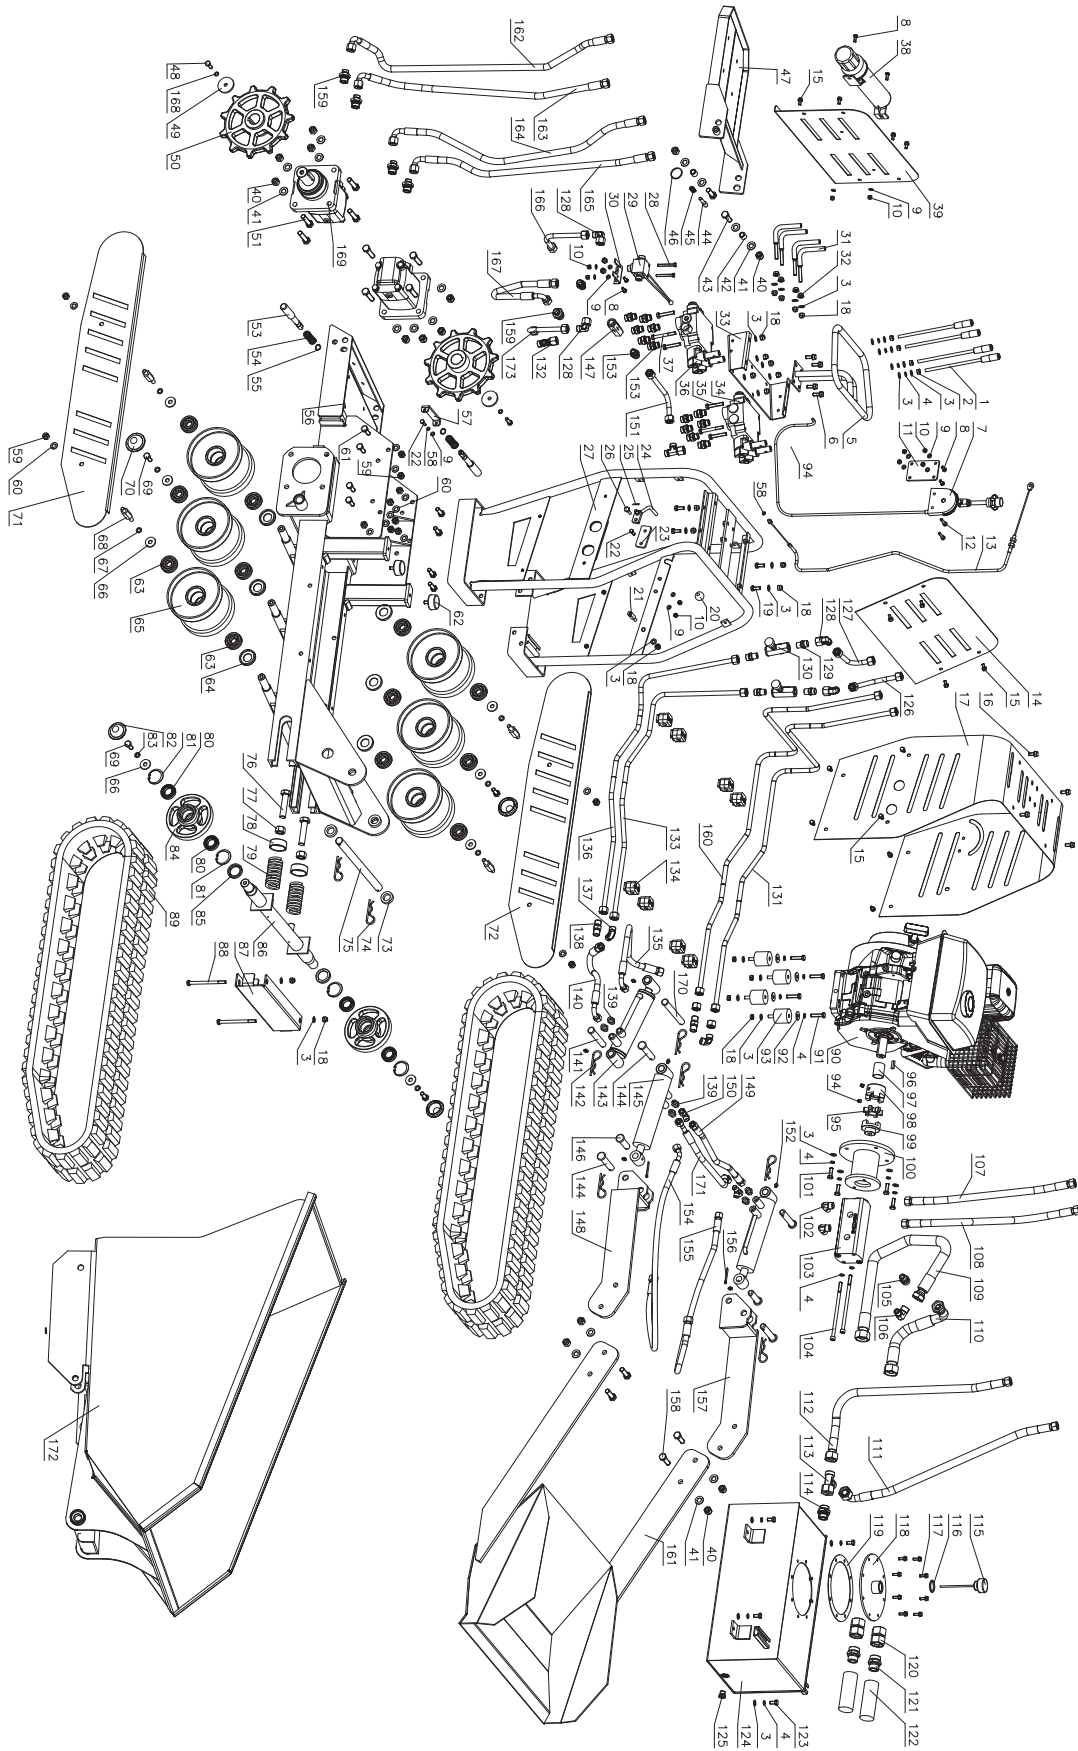

DUMPER 90906 TAG500TDH

MINI TRACKED DUMPER

TRANSPORTER 90906 TAG500TDH

Pos.	Art. AMA	OEM	Description	Quant.
1	TCT-0001-TDH	09745.10.124	Valve Lever	4
2	TCT-0002-TDH	6170_M8	Nut M8	4
3	TCT-0003-TDH	95_8_100HV	Washer 8	35
4	TCT-0004-TDH	93_8_BX	Washer 8	22
5	TCT-0005-TDH	09745.10.011	Handle	1
6	TCT-0006-TDH	16674.1_M8x20_8.8	Bolt M8x20	4
7	TCT-0007-TDH	09745.10.900	Throttle Controller	1
8	TCT-0008-TDH	5783_M6x16_8.8	Bolt M6x16	6
9	TCT-0009-TDH	95_6_100HV	Washer 6	13
10	TCT-0010-TDH	889.1_M6_8	Nut M6	12
11	TCT-0011-TDH	09745.10.140	Throttle Mounting Plate	1
12	TCT-0012-TDH	5783_M6x30_8.8	Bolt M6x30	2
13	TCT-0013-TDH	09745.30.030	Parking Cable	1
14	TCT-0014-TDH	09745.10.114	Front Guard	1
15	TCT-0015-TDH	16674.1_M6x12_8.8	Bolt M6x12	14
16	TCT-0016-TDH	16674.1_M8x16_8.8	Bolt M8x16	4
17	TCT-0017-TDH	09745.10.125	Top & Side Guard	1
18	TCT-0018-TDH	889.1_M8_8	Nut M8	21
19	TCT-0019-TDH	5783_M8x20_8.8	Bolt M8x20	4
20	TCT-0020-TDH	7271.1_M8x25	Ball Knob M8x25	1
21	TCT-0021-TDH	09745.10.126	Cable Fixing Bolt	1
22	TCT-0022-TDH	5783_M6x20_8.8	Bolt M6x20	2
23	TCT-0023-TDH	09640.10.116	Subplate for Parking Lever	1
24	TCT-0024-TDH	09745.10.013	Parking Lever	1
25	TCT-0025-TDH	91_2x12	Cotter Pin 2x12	1
26	TCT-0026-TDH	09745.10.121	Rotating Shaft	1
27	TCT-0027-TDH	09745.10.010	Operation Frame	1
28	TCT-0028-TDH	5783_M6x50_8.8	Bolt M6x50	2
29	TCT-0029-TDH	09745.00.996	Ball Valve	1
30	TCT-0030-TDH	09640.10.102	Valve Bracket	1
31	TCT-0031-TDH	09745.10.127	Valve Lever Connecting Sleeve	4
32	TCT-0032-TDH	6177.1_M8_8	Nut M8	4
33	TCT-0033-TDH	09745.10.122	Valve Plate	1
34	TCT-0034-TDH	09745.00.110	Multi-way Valve 1	1
35	TCT-0035-TDH	5783_M8x45_8.8	Bolt M8x45	4
36	TCT-0036-TDH	09745.00.111	Multi-way Valve 2	1
37	TCT-0037-TDH	5783_M8x65_8.8	Bolt M8x65	2
38	TCT-0038-TDH	65916.00.023	Manual Storage Cylinder	1
39	TCT-0039-TDH	09745.10.107	Rear Guard	1
40	TCT-0040-TDH	889.1_M12_8	Nut M12	14
41	TCT-0041-TDH	95_12_100HV	Flat Washer 12	16
42	TCT-0042-TDH	09745.50.112-2	Bush	2