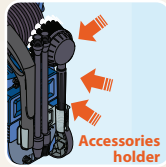

8m Reinforced HP hose
(3082100)

Specifications

Model	Code	Technical Data							Logistical Data							
		Max Pressure		Flow Rate		Power (absorbed)			Outer Dimensions	Packaging	Quantity		Weight			
		bar	psi	lt/h	gph	kw	rpm	Hz	V	LxWxH (cm)	LxWxH (cm)	20 ft	40 ft	truck	kg	
490	12769	140	2050	420	111	2,1	2800	1~50	230	38x33x84	40x35x86	12	200	460	396	18,5
Max inlet water temperature		50°C 122°F					IPX5-S1									