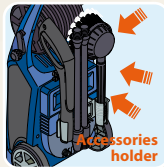

TSS® Total Stop SYSTEM

Equipped with

- › Two-wheeled trolley with integral detergent tank complete with handle and hose reel
- › Pump with 3 axial pistons controlled by wobble plate
- › Pistons in hardened and tempered stainless steel
- › Brass pump head
- › Automatic by-pass valve
- › Pressure gauge
- › Integral detergent intake system with setting adjustment
- › Induction electric motor with overload cutout
- › Electric cable length 5m
- › TSS, remote cleaner total stop system
- › Water filter
- › Detergent tank capacity 1.2l
- › High pressure hose, gun and lance
- › High and low pressure and pencil or fan jet selector nozzle

Optional Accessories

Scrubber Brush
Stubborn dirt removing brush kit (40511)

X-Wash Brush Pro
Wash brush kit (40605)

X-Roller Brush Pro
Roller brush kit (40606)

X-Roller Brush Chem Pro
Roller brush chem kit (40607)

X-Roller Brush Flex Head Pro
Roller Brush Flexible Head Pro kit (40608)

Twister M22x1,5
Large surface cleaner kit (40625)*

Twister Chem M22x1,5
Large surface cleaner w/detergent kit (40627)*

Detergent chemicals

Car (40613) 24 units
Motorbikes (40614) 24 units
Boat (40615) 24 units
Universal (40616) 24 units

8m Extension hose kit Pro
(3082140) (40961)*

Pipe Jet Pro 8m/16m
Pipe drain cleaning kit 8m (40109) · 16m (40110)

DRS
Underbody lance kit (40632)

Sandblast Pro
Sandblasting lance kit (40628)

Sand (5kg)
Calibrated and filtered sand (3207)

Inlet kit
Garden hose kit (40679) (40762)*

Suction water kit
(40822)*

Water filter kit
Inlet-outlet 3/4"G (F-M) 60 Mesh (40743) (40744)*

Click Fast kit (ø 3/4")
Water inlet fitting w/quick coupling kit (3212)